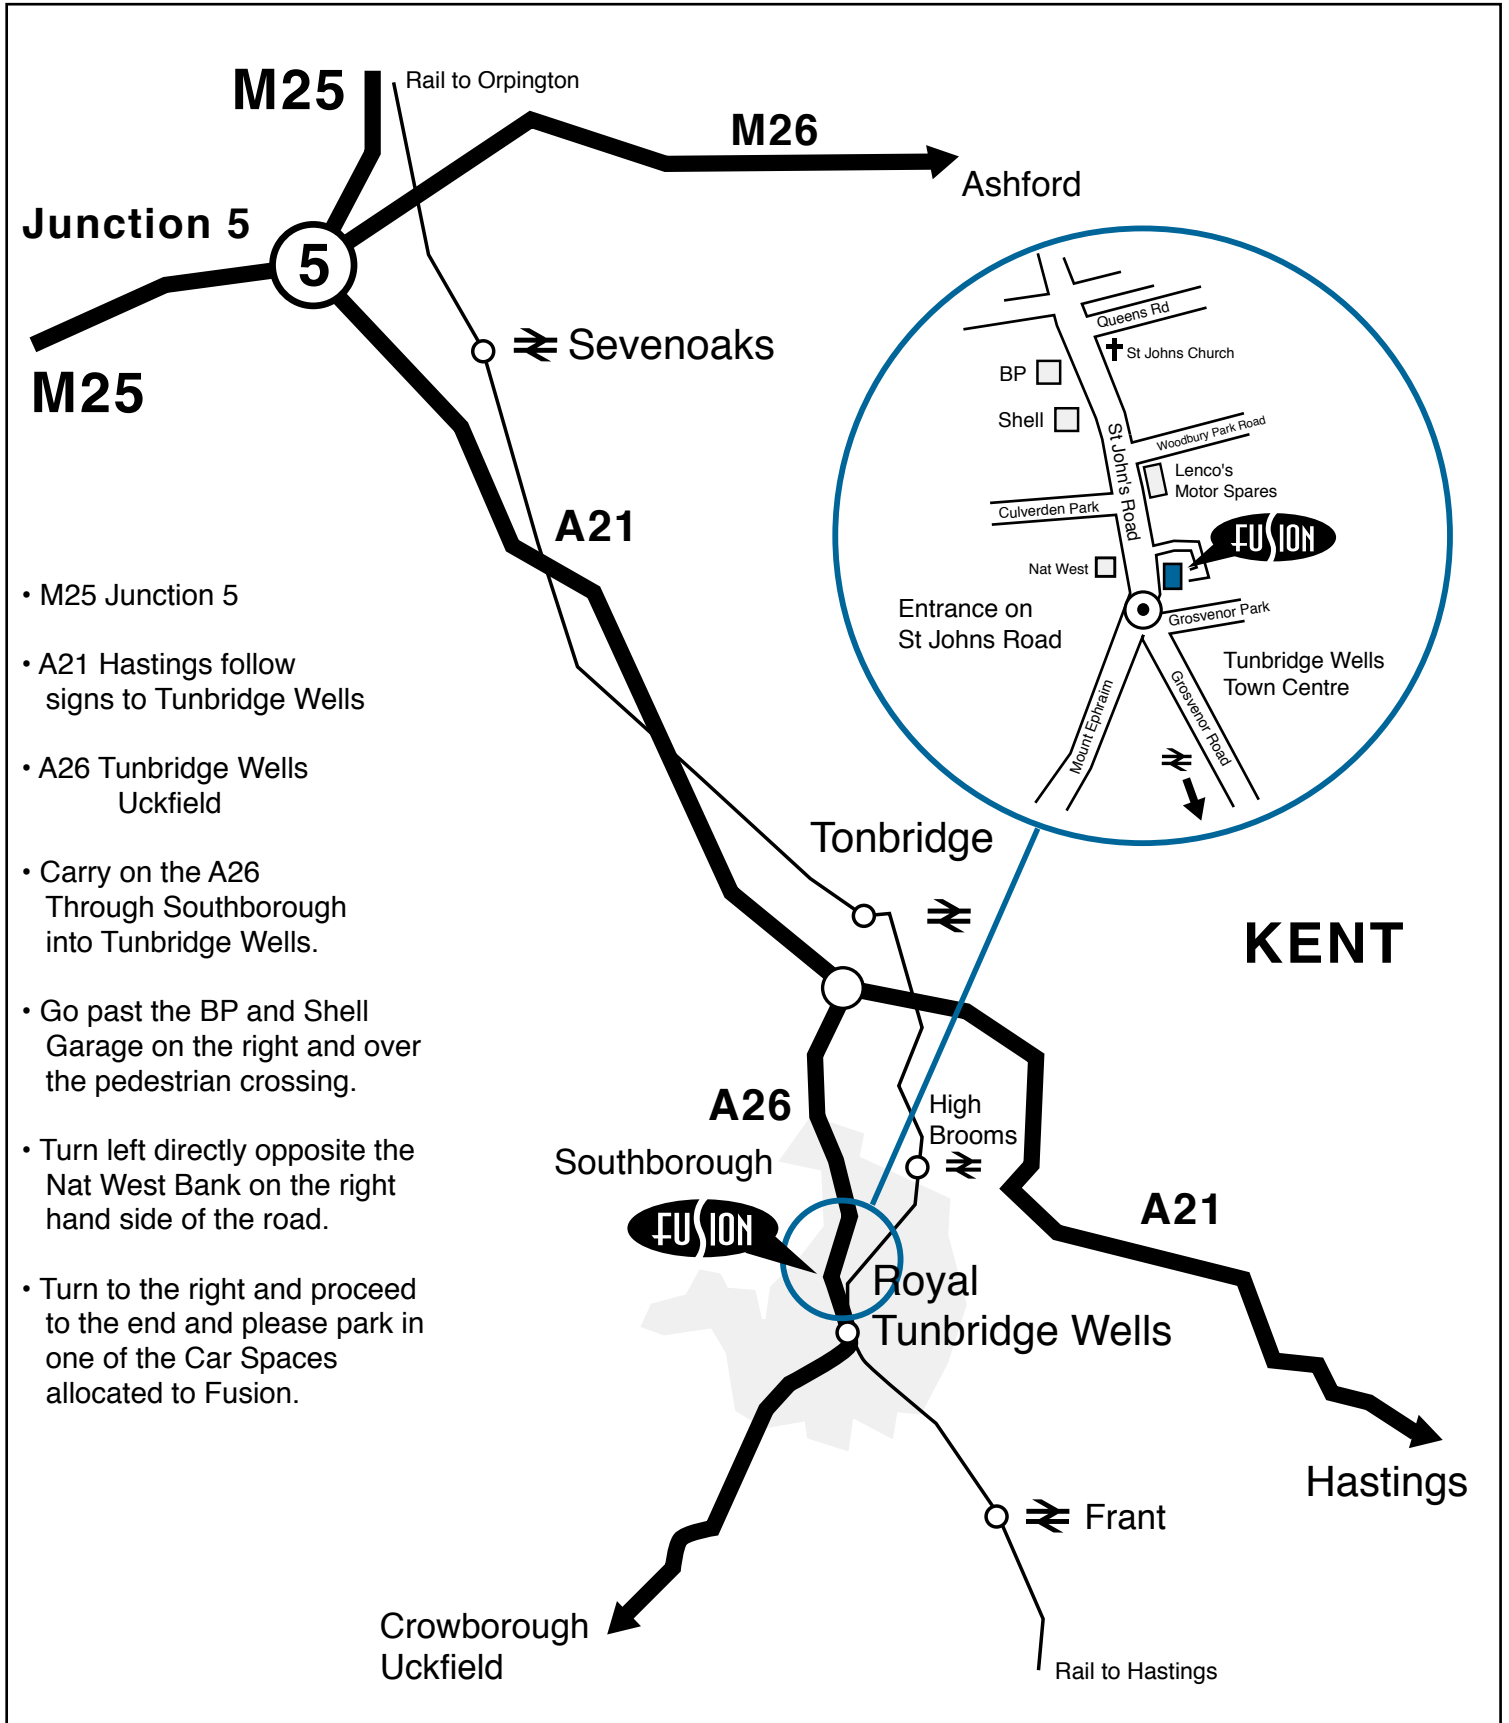

Directions

ADVERTISING & DESIGN LTD

Seabridge House, 8 St Johns Road
 Tunbridge Wells, KENT TN4 9NP
 tel: 01892 517100 fax: 01892 517617

To:

FAX: _____

- M25 Junction 5
- A21 Hastings follow signs to Tunbridge Wells
- A26 Tunbridge Wells Uckfield
- Carry on the A26 Through Southborough into Tunbridge Wells.
- Go past the BP and Shell Garage on the right and over the pedestrian crossing.
- Turn left directly opposite the Nat West Bank on the right hand side of the road.
- Turn to the right and proceed to the end and please park in one of the Car Spaces allocated to Fusion.